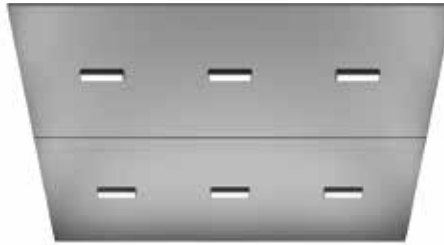

Rectangular, LED spotlights (CL98)*
Brushed Stainless Steel (4SS)
Golden Brushed Stainless Steel (SS1) **P**