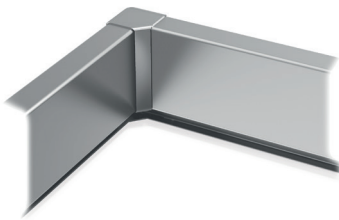

ELEVATOR ACCESSORIES

FOR KONE MONOSPACE® 300

Handrails

Round, straight ends (HR61)
Brushed Stainless Steel (4SS)

Flat, straight ends (HR63)
Brushed Stainless Steel (4SS)

Round, bent ends (HR64)
Brushed Stainless Steel (4SS)

Round, straight ends (HR50)
Anodized Aluminum (AL)

Skirting

Brushed Stainless Steel (4SS)

Ceilings

Round, LED spotlights (CL88)*
Brushed Stainless Steel (4SS)

Rectangular, LED light panel (CL94)**
Brushed Stainless Steel (4SS)

Square, LED spotlights (CL97)*
Brushed Stainless Steel (4SS)

Rectangular, LED spotlights (CL98)*
Brushed Stainless Steel (4SS)

* 6 spotlights for passenger capacities; 9 spotlights for service capacities