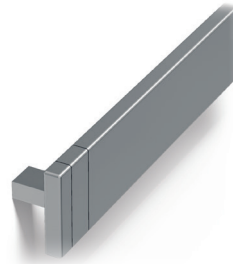

ELEVATOR ACCESSORIES

FOR KONE MONOSPACE® 300

Handrails

Round, straight ends (HR61)
Brushed Stainless Steel (4SS)

Flat, straight ends (HR63)
Brushed Stainless Steel (4SS)

Round, bent ends (HR64)
Brushed Stainless Steel (4SS)

Round, straight ends (HR50)
Anodized Aluminum (AL)

Skirting

Brushed Stainless Steel (4SS)

Ceilings

Round, LED spotlights (CL88)*
Brushed Stainless Steel (4SS)

Rectangular, LED light panel (CL94)**
Brushed Stainless Steel (4SS)

Square, LED spotlights (CL97)*
Brushed Stainless Steel (4SS)

Rectangular, LED spotlights (CL98)*
Brushed Stainless Steel (4SS)

* 6 spotlights for passenger capacities; 9 spotlights for service capacities