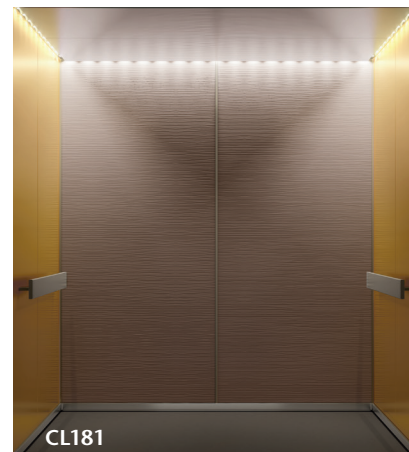

Large, uniform, LED light panel (CL151)
 Brushed Stainless Steel (4SS) **P**
 Golden Brushed Stainless Steel (SS1) **P**

Wall washer, LED spotlights (CL181)***
 Brushed Stainless Steel (4SS) **P**
 Golden Brushed Stainless Steel (SS1) **P**

Polygal panel, T5 Fluorescent tubes (LF1)
 Brushed aluminum frame

P Premium finish

- * 6 spotlights for passenger capacities; 9 spotlights for service capacities
- ** 2 light slots for passenger capacities; 3 light slots for service capacities
- *** Not available for through-type cars or cars with horizontal wall panels