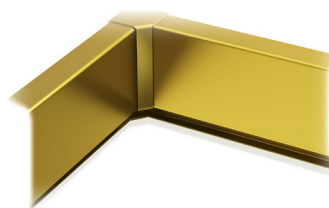

Golden Brushed Stainless Steel (SS1) **P**