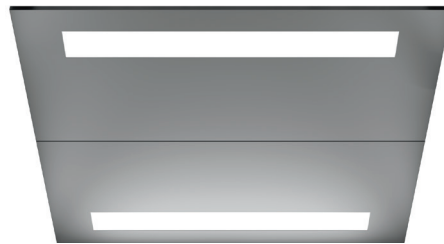

Skirting

Brushed Stainless Steel (4SS)

Golden Brushed Stainless Steel (SS1) **P**

Ceilings

Round, LED spotlights (CL88)*
 Brushed Stainless Steel (4SS)
 Golden Brushed Stainless Steel (SS1) **P**

Rectangular, LED light panel (CL94)**
 Brushed Stainless Steel (4SS)