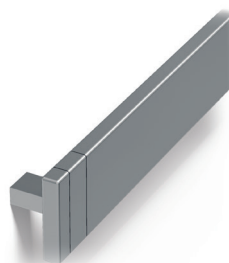

ELEVATOR ACCESSORIES

FOR KONE MONOSPACE® 500, KONE MONOSPACE 500 EB, KONE MONOSPACE 700, KONE MINISPACE™

Handrails

Round, straight ends (HR61)
 Brushed Stainless Steel (4SS)
 Golden Brushed Stainless Steel (SS1) **P**

Flat, straight ends (HR63)
 Brushed Stainless Steel (4SS)

Round, bent ends (HR64)
 Brushed Stainless Steel (4SS)
 Golden Brushed Stainless Steel (SS1) **P**

Round, straight ends (HR50)
 Anodize Aluminum (AL)

Skirting

Brushed Stainless Steel (4SS)

Golden Brushed Stainless Steel (SS1) **P**

Ceilings

Round, LED spotlights (CL88)*
 Brushed Stainless Steel (4SS)
 Golden Brushed Stainless Steel (SS1) **P**

Rectangular, LED light panel (CL94)**
 Brushed Stainless Steel (4SS)