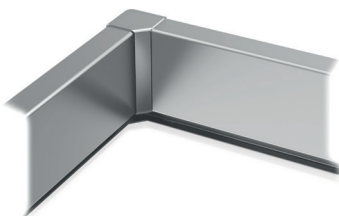

ELEVATOR ACCESSORIES

FOR KONE MONOSPACE® 500, KONE MONOSPACE 500 EB, KONE MONOSPACE 700, KONE MINISPACE™

Handrails

Round, straight ends (HR61)
 Brushed Stainless Steel (4SS)
 Golden Brushed Stainless Steel (SS1) **P**

Flat, straight ends (HR63)
 Brushed Stainless Steel (4SS)

Round, bent ends (HR64)
 Brushed Stainless Steel (4SS)
 Golden Brushed Stainless Steel (SS1) **P**

Round, straight ends (HR50)
 Anodize Aluminum (AL)

Skirting

Brushed Stainless Steel (4SS)

Golden Brushed Stainless Steel (SS1) **P**

Ceilings

Round, LED spotlights (CL88)*
 Brushed Stainless Steel (4SS)
 Golden Brushed Stainless Steel (SS1) **P**

Rectangular, LED light panel (CL94)**
 Brushed Stainless Steel (4SS)