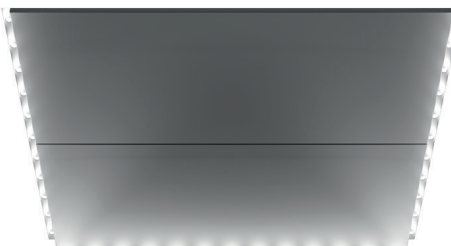

Wall washer, LED spotlights (CL181)***
Brushed Stainless Steel (4SS) [P]
Golden Brushed Stainless Steel (SS1) [P]

[P] PREMIUM FINISH

* 6 Spotlights for passenger capacities; 9 spotlights for service capacities

** 2 Light slots for passenger capacities; 3 light slots for service capacities

*** Not available for through-type cars or cars with horizontal wall panels

GET CONNECTED

Scan this QR code or visit
website to get in touch with
a KONE Sales Professional:

kone.us/dxaccs

KONE

kone.us

Copyright © 2022 KONE Inc. This publication is for general informational purposes only. KONE Inc. reserves the right to alter the product design and specifications without prior notice. Minor differences between printed and actual colors may exist. KONE MonoSpace® DX and KONE MiniSpace™ DX are trademarks or registered trademarks of KONE Corporation.

SF2986 - Rev 1222
Printed in the U.S.