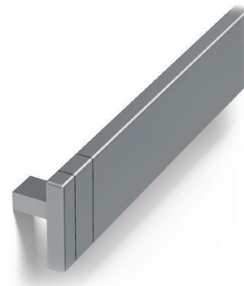

ELEVATOR ACCESSORIES

FOR KONE MONOSPACE® 500 DX, KONE MONOSPACE 500 FLEX DX, KONE MONOSPACE 700 DX, KONE MINISPACE™ DX

HANDRAILS

Round, straight ends (HR61)
Brushed Stainless Steel (4SS)
Golden Brushed Stainless Steel (SS1) [P]

Flat, straight ends (HR63)
Brushed Stainless Steel (4SS)

Round, bent ends (HR64)
Brushed Stainless Steel (4SS)
Golden Brushed Stainless Steel (SS1) [P]

Round, straight ends (HR50)
Anodize Aluminum (AL)

SKIRTING

Brushed Stainless Steel (4SS)

Golden Brushed Stainless Steel (SS1) [P]

CEILING

Round, LED spotlights (CL88)*
Brushed Stainless Steel (4SS)
Golden Brushed Stainless Steel (SS1) [P]

Rectangular, LED light panel (CL94)**
Brushed Stainless Steel (4SS)