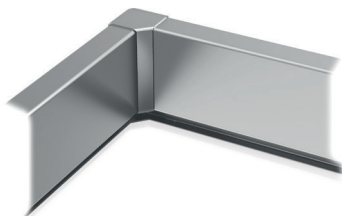

ELEVATOR ACCESSORIES

FOR KONE MONOSPACE® 500 DX, KONE MONOSPACE 500 FLEX DX, KONE MONOSPACE 700 DX, KONE MINISPACE™ DX

HANDRAILS

Round, straight ends (HR61)
Brushed Stainless Steel (4SS)
Golden Brushed Stainless Steel (SS1) [P]

Flat, straight ends (HR63)
Brushed Stainless Steel (4SS)

Round, bent ends (HR64)
Brushed Stainless Steel (4SS)
Golden Brushed Stainless Steel (SS1) [P]

Round, straight ends (HR50)
Anodize Aluminum (AL)

SKIRTING

Brushed Stainless Steel (4SS)

Golden Brushed Stainless Steel (SS1) [P]

CEILING

Round, LED spotlights (CL88)*
Brushed Stainless Steel (4SS)
Golden Brushed Stainless Steel (SS1) [P]

Rectangular, LED light panel (CL94)**
Brushed Stainless Steel (4SS)